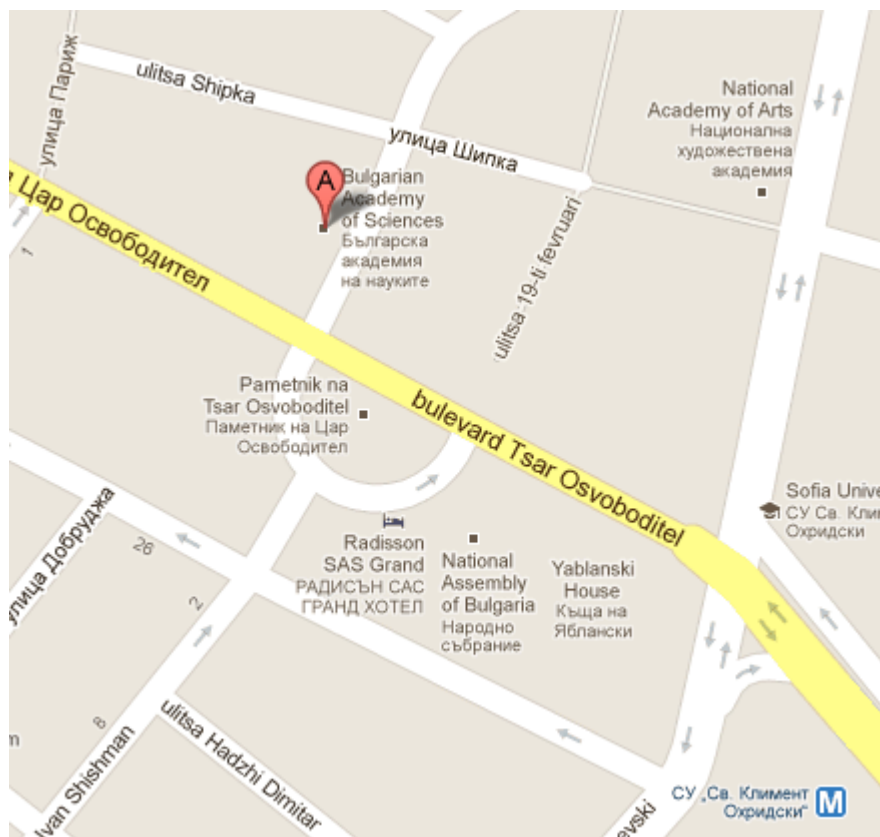

BAS

How to get to BAS

Practical information

Venue on 19.11.2012

1040 Sofia, 15th November str., 1

www.bas.bg

metro: **line 1**

station: **Sofia University "St.Kl. Ohridski"**

Bus: 84, 280, Trolley: 1,2,4,5,8,11 Tram: 20

Practical information

Public transport

Metro: line 1

Station: Sofia University St. Kliment Ohridski

Bus: 84, 280, Trolley: 1,2,4,5,8,11 Tram: 20

1040 Sofia, 15th November str., 1
Bulgarian Academy of Sciences

- Take the trolley 1,2,4,5,8,11 direction to the Centre
- Exit at "Sofia University St. Kliment Ohridski"
- Take the bus 280, exit at " Sofia University St. Kliment Ohridski"