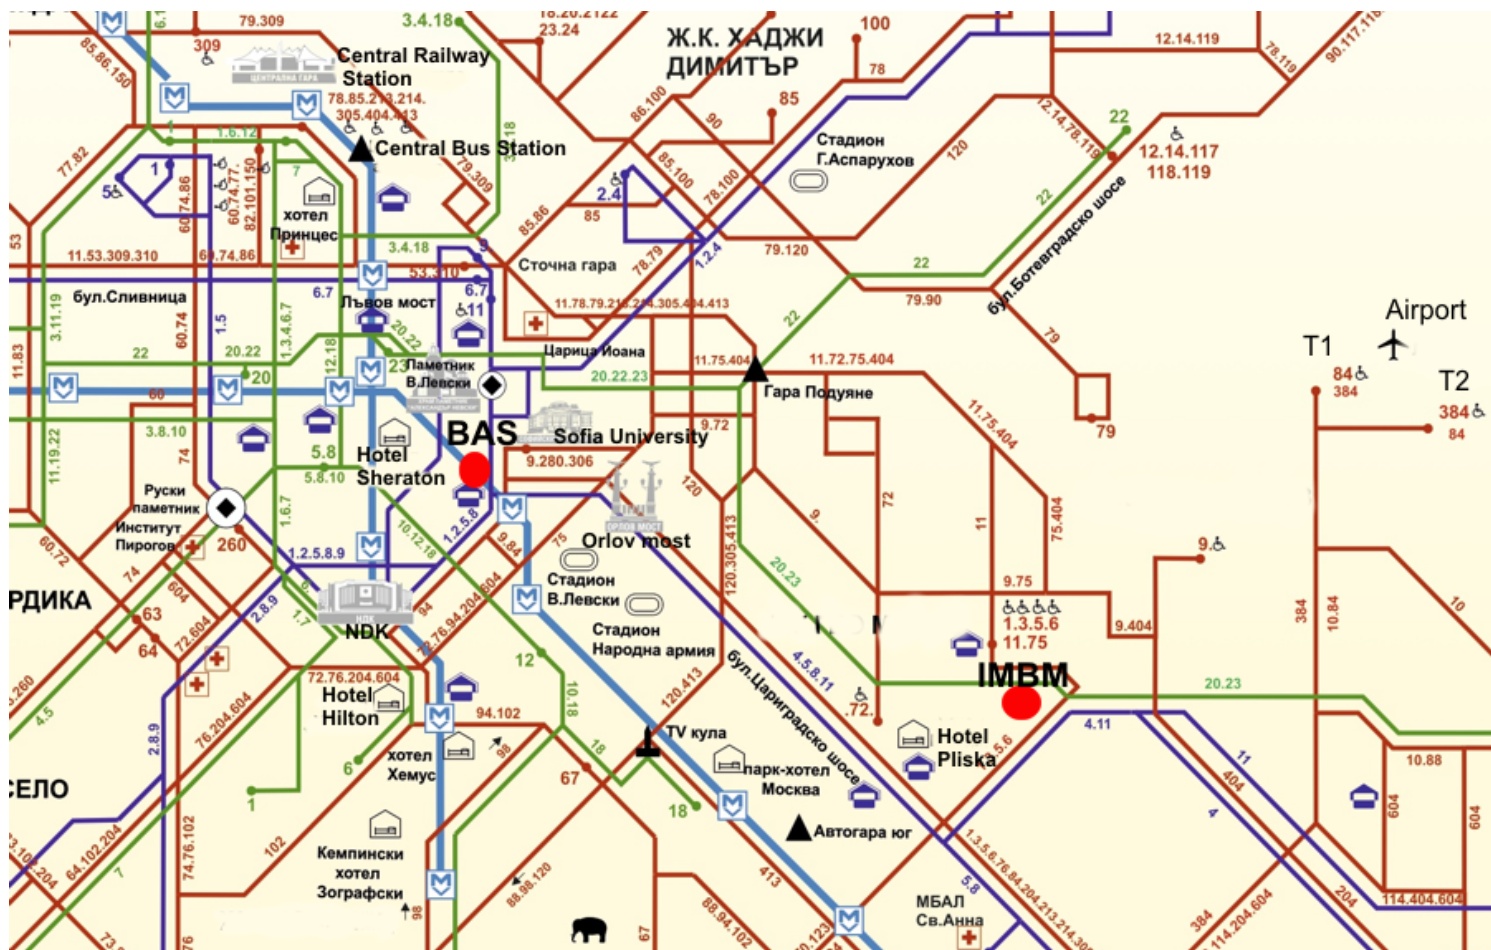

BAS

How to get to BAS

Practical information

Venue on 19.11.2012

1040 Sofia, 15th November str., 1

www.bas.bg

metro: **line 1**

station: **Sofia University "St.Kl. Ohridski"**

Bus: 84, 280, Trolley: 1,2,4,5,8,11 Tram: 20

Practical information

Public transport

Metro: line 1

Station: Sofia University St. Kliment Ohridski

Bus: 84, 280, Trolley: 1,2,4,5,8,11 Tram: 20

1040 Sofia, 15th November str., 1
Bulgarian Academy of Sciences

Practical information

How to get to BAS from Sofia airport and Hotel of BAS

From Sofia airport:

- Take the bus 84 and exit at "Sofia University St. Kliment Ohridski"

From the Hotel of BAS and campus of BAS:

- Take the trolley 1,2,4,5,8,11 direction to the Centre
- Exit at "Sofia University St. Kliment Ohridski"
- Take the bus 280, exit at " Sofia University St. Kliment Ohridski"