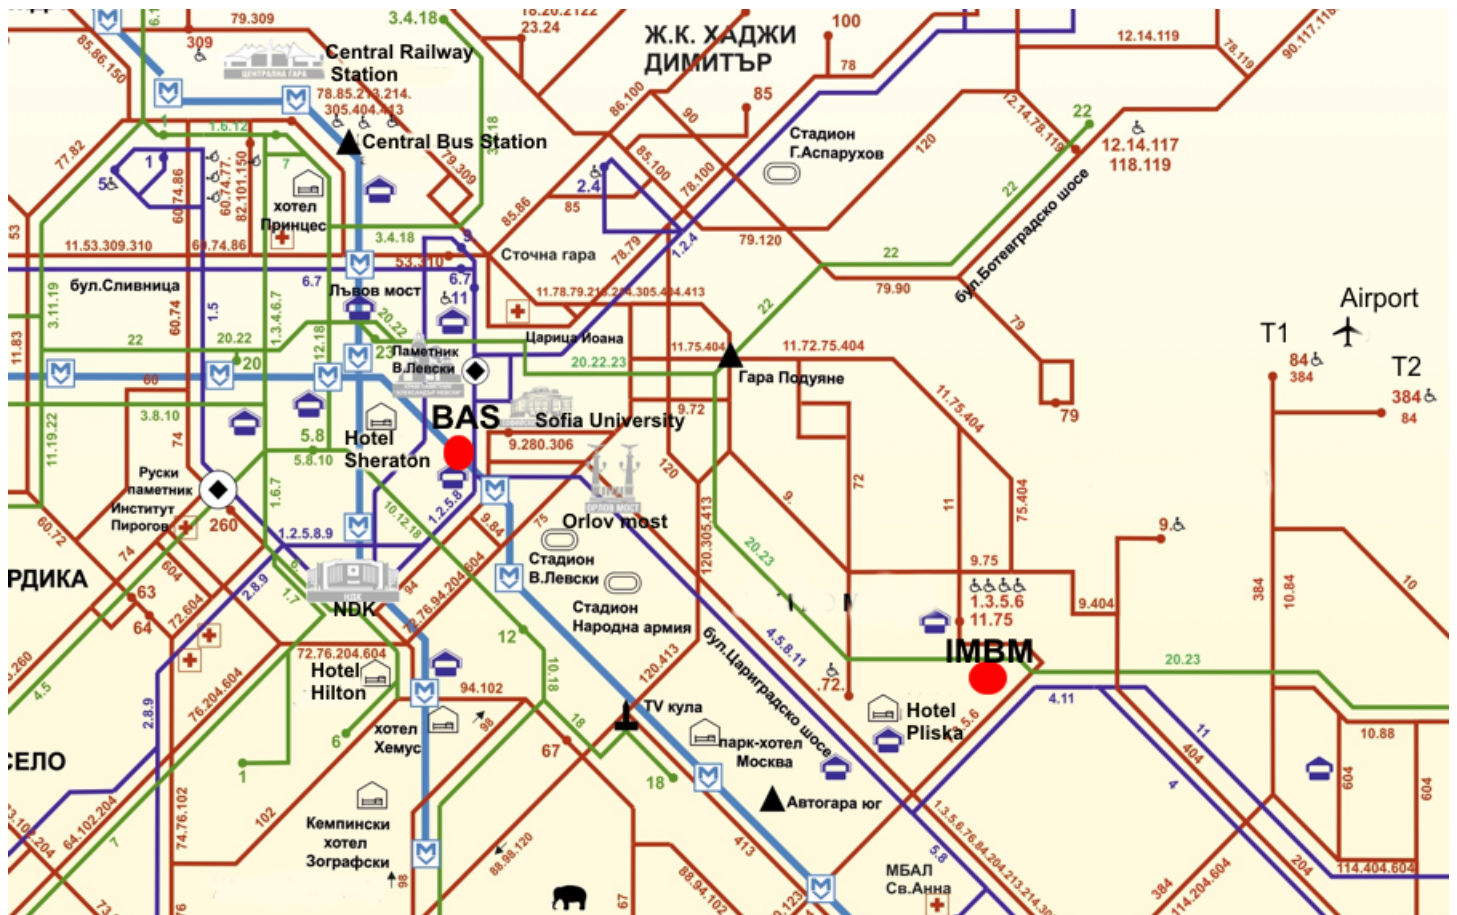

## Practical information

Venue on 20-22.11.2012

1113 Sofia, Acad. G.Bonchev str., bl.4  
[www.imbm.bas.bg](http://www.imbm.bas.bg)

trolley: 4,5,8,11 Bus: 84,280  
station: J.K. Iztok  
Tram: 20,23  
station: J.K. Geo Milev

## Public transport

trolley: 4,5,8,11 Bus: 84,280  
station: J.K. Iztok  
Tram: 20, 23  
station: J.K. Geo Milev

1040 Sofia, 15<sup>th</sup> November str., 1  
Bulgarian Academy of Sciences

### **From the Centre to the Institute of Mechanics and the campus of BAS:**

- Take the trolley 4,5, 8,11 direction from the Centre
- Exit at "J.K.Iztok"
- Take the bus 84,280, exit at "J.K.Iztok"
- Take the tram 20,23 direction "Gara Iskar"
- Exit at "J.K.Geo Milev"